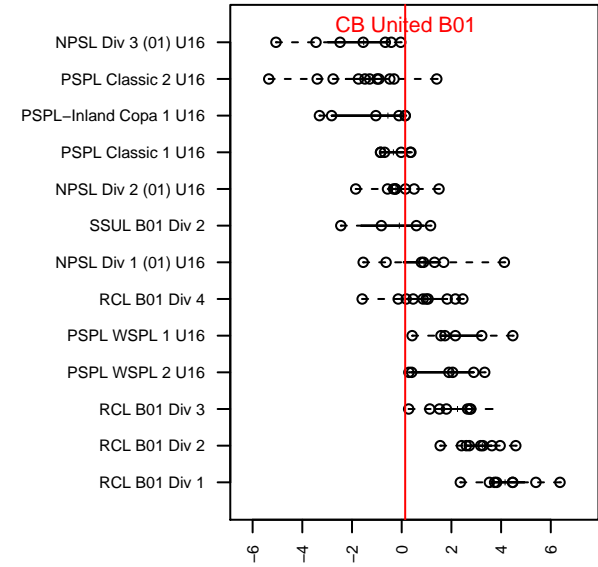

CB United B01

Columbia Basin United FC
Moses Lake, WA
B01 total strength=1305
attack=7.34 defense=4.51
fall league = PSPL–Inland Copa 1 U16

alt names used:
CB United FC B01

Venues played:
2016 PSPL–Inland Copa 1 U16

**attack and defense variance (black dot)
relative to other teams
and top 10 in region**

**attack and defense rating
relative to others at age
and all opponents in last 13 months**

Performance relative to 13 month average

Performance relative to 13 month average

date	home		away		venue	pred.home	pred.away
2016-11-06	CB United B01	4	Breakers Red B01	0	2016 PSPL-Inland Copa 1 U16	4.86	0.44
2016-10-30	Walla Walla United B01	4	CB United B01	3	2016 PSPL-Inland Copa 1 U16	3.06	3.04
2016-10-29	Breakers Red B01	0	CB United B01	6	2016 PSPL-Inland Copa 1 U16	0.44	4.86
2016-10-22	CB United B01	7	IEYSA Valor Maroon B01	2	2016 PSPL-Inland Copa 1 U16	5.13	0.66
2016-10-16	CB United B01	2	Wenatchee Valley United B B01	0	2016 PSPL-Inland Copa 1 U16	2.84	2.41
2016-10-09	3 Rivers Green B01	0	CB United B01	4	2016 PSPL-Inland Copa 1 U16	1.14	2.54
2016-09-25	CB United B01	3	Walla Walla United B01	6	2016 PSPL-Inland Copa 1 U16	3.04	3.06
2016-09-18	IEYSA Valor Maroon B01	1	CB United B01	1	2016 PSPL-Inland Copa 1 U16	0.66	5.13
2016-08-28	CB United B01	4	3 Rivers Green B01	0	2016 PSPL-Inland Copa 1 U16	2.54	1.14